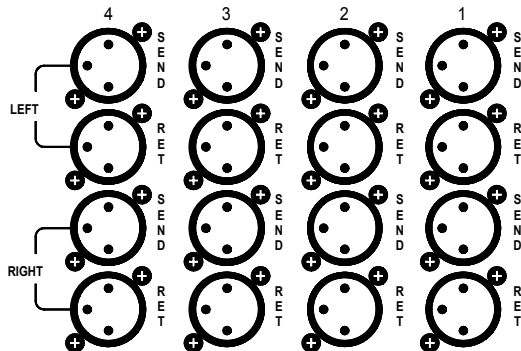

CE

**ARREL**  
AUDIO

ML - 166 / 16

INPUT

CE

**ARREL**  
AUDIO

ML 166  
DESIGNED AND  
MANUFACTURED  
IN ITALY

CD/DVD

RIGHT

LEFT

INSERT

INPUT

SN

V

POWER