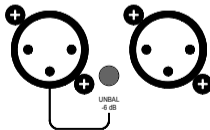

**ARREL**  
**AUDIO**

ML 116/117  
MONSTER EQ

MAINS IN 110/220 V AC

50 / 60 Hz - 30 W.  
FUSE 600 mA

DESIGNED AND  
MANUFACTURED  
IN ITALY

CHANNEL **B**

OUTPUT INPUT

- 1 GROUND
- 2 PHASE +
- 3 PHASE -

CHANNEL **A**

OUTPUT INPUT